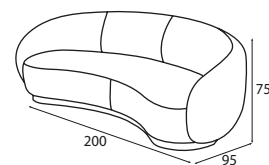

Sofá Sofa IN12008 - 1226P
Tapizado Upholstered: **Thais 301**
* American seat in accordance with **TB117 +35p**