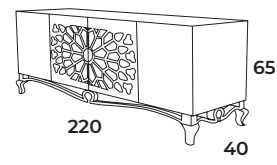

Sofá Sofa IN12008 - 1226P
 Tapizado Upholstered: **Thais 301**
 * American seat in accordance with **TB117 +35p**

Mueble TV TV Cabinet KL41013 - 720P
 Lacado Lacquered: **152 / 147**
 Opcional Optional **1 Cajonera 1 Set of drawers 120p**