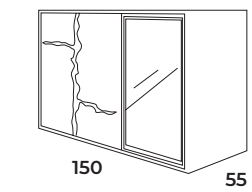

Mueble vinoteca Wine cabinet LU60426 - 580P
Lacado Lacquered: 162 / 150
Vinoteca no incluida Wine Cellar not included
Focos interiores incluidos Interior lights included
Opcional LED zócalo Optional base LED 65p