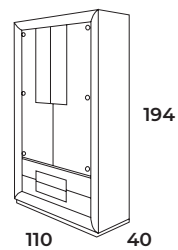

Vitrina Showcase SE45007 - 600P
Lacado Lacquered: 162 / 147