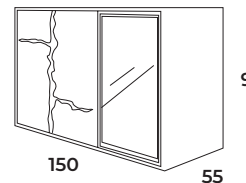

Mueble vinoteca Wine cabinet **LU60426 - 580P**
Lacado Lacquered: **162 / 150**
Focos interiores incluidos Interior lights included
Opcional LED zócalo Optional base LED **65p**
Vinoteca no incluida Wine Cellar not included