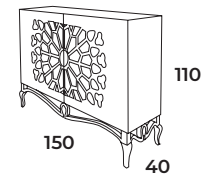

152

302

Aparador Buffet KL40075 - 560P

Lacado Lacquered: 152 / 302

Opcional Optional 1 Cajonera 1 Set of drawers **120p**

Opcional focos LED Optional LED lights
1 ud **40p** / 2 ud **55p** / 3 ud **65p** / 4 ud **75p**