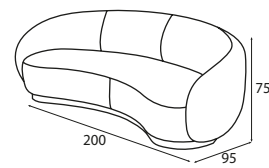

Sofá Sofa IN12008 - 1226P
Tapizado Upholstered: **Thais 301**
* American seat in accordance with **TB117 +35p**