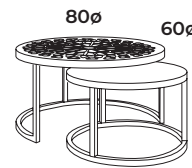

Sofá Sofa IN12008 - 1226P
 Tapizado Upholstered: **Thais 301**
 * American seat in accordance with **TB117 +35p**

Mueble TV TV Cabinet KL41013 - 720P
 Lacado Lacquered: **152 / 147**
 Opcional Optional **1 Cajonera 1 Set of drawers 120p**