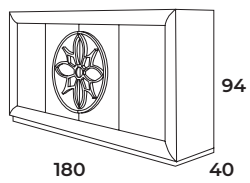

Aparador Buffet SE45051 - 630P
Lacado Lacquered: 162 / 147
Opcional Optional 1 Cajonera 1 Set of drawers 120p