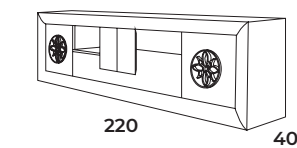

Mueble TV TV Cabinet SE41027 - 600P
Lacado Lacquered: 152 / 147

152

147