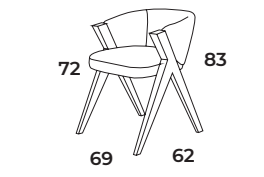

40835 - 144P

Especificaciones / Specifications

OPCIONAL FOCOS LED / OPTIONAL LED LIGHTS

1 Foco led / Led light	40
2 Focos led / Led lights	55
3 Focos led / Led lights	65
4 Focos led / Led lights	75

OPCIONAL LED ZÓCALO / OPTIONAL BASE LED 50

OPCIONAL CAJONERAS / OPTIONAL SET OF DRAWERS	
1, 2 o 3 Cajones / Drawers	120

Todos los estantes interiores son de cristal. All the interior shelves are made of glass.