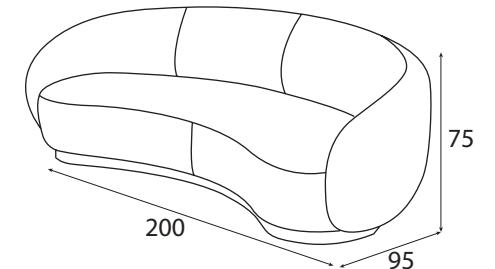

12008 - 1226P